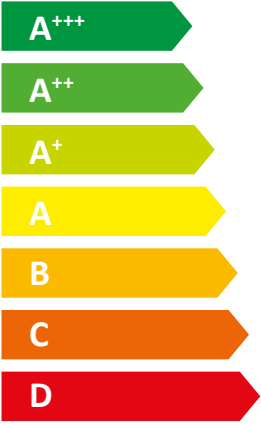

ENERG Y IJA
енергия · ενέργεια IE IA

STIEBEL ELTRON WPF 23 Set

55 °C

35 °C

2019

811/2013

Product datasheet: Room heater to regulation (EU) no. 811/2013 / (S.I. 2019 No. 539 / Schedule 2)

		WPF 23 Set
		185366
Manufacturer		STIEBEL ELTRON
Energy efficiency class for central heating in moderate climates for medium temperature applications		A++
Energy efficiency class for central heating in moderate climates for low temperature applications		A+++