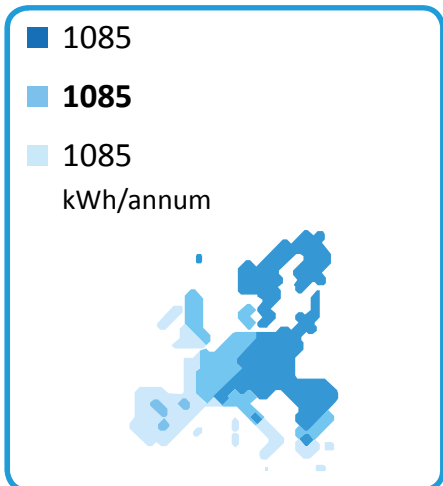

**ENERG** Y IJA  
енергия · ενέργεια IE IA

**STIEBEL ELTRON** WWK 301 electronic SOL

2017

812/2013

**Product datasheet: DHW heat pumps to regulation (EU) no. 812/2013 | 814/2013**

		<b>WWK 301 electronic SOL</b>
		233584
Manufacturer		STIEBEL ELTRON
Load profile		XL
Energy efficiency class, DHW heating (indoor air)		A+
Energy efficiency class, DHW heating (outdoor air)		A+
DHW heating energy efficiency, moderate climate (indoor air)	%	154
DHW heating energy efficiency, moderate climate (outdoor air)	%	133
Annual power consumption (AEC), moderate climate (indoor air)	kWh	1085
Annual power consumption (AEC), moderate climate (outdoor air)	kWh	1262
Default temperature setting	°C	55
Sound power level LWA, indoors (indoor air)	dB(A)	60
Sound power level LWA, indoors (outdoor air)	dB(A)	52
Operation exclusively enabled during low load times		-
Special precautions to be taken during assembly, installation or maintenance		See installation and operating instructions
Specified DHW heating energy efficiency and annual power consumption relate to activated intelligent control		-
DHW heating energy efficiency, colder climate (indoor air)	%	154
DHW heating energy efficiency, colder climate (outdoor air)	%	107
DHW heating energy efficiency, warmer climate (indoor air)	%	154
DHW heating energy efficiency, warmer climate (outdoor air)	%	148
Annual power consumption (AEC), colder climate (indoor air)	kWh	1085
Annual power consumption (AEC), colder climate (outdoor air)	kWh	1573
Annual power consumption (AEC), warmer climate (indoor air)	kWh	1085
Annual power consumption (AEC), warmer climate (outdoor air)	kWh	1130
Sound power level LWA, outdoors (indoor air)	dB(A)	-
Sound power level LWA, outdoors (outdoor air)	dB(A)	48
Daily power consumption Qelec, moderate climate (indoor air)	kWh	5,087
Daily power consumption Qelec, moderate climate (outdoor air)	kWh	5,915
Volume of mixed water at 40 °C, V40 (indoor air)	l	399
Volume of mixed water at 40 °C, V40 (outdoor air)	l	394
Applied harmonised standards		{Amtsblatt EU 2014/C 207/03}
Other standards or technical specifications that have been applied		-